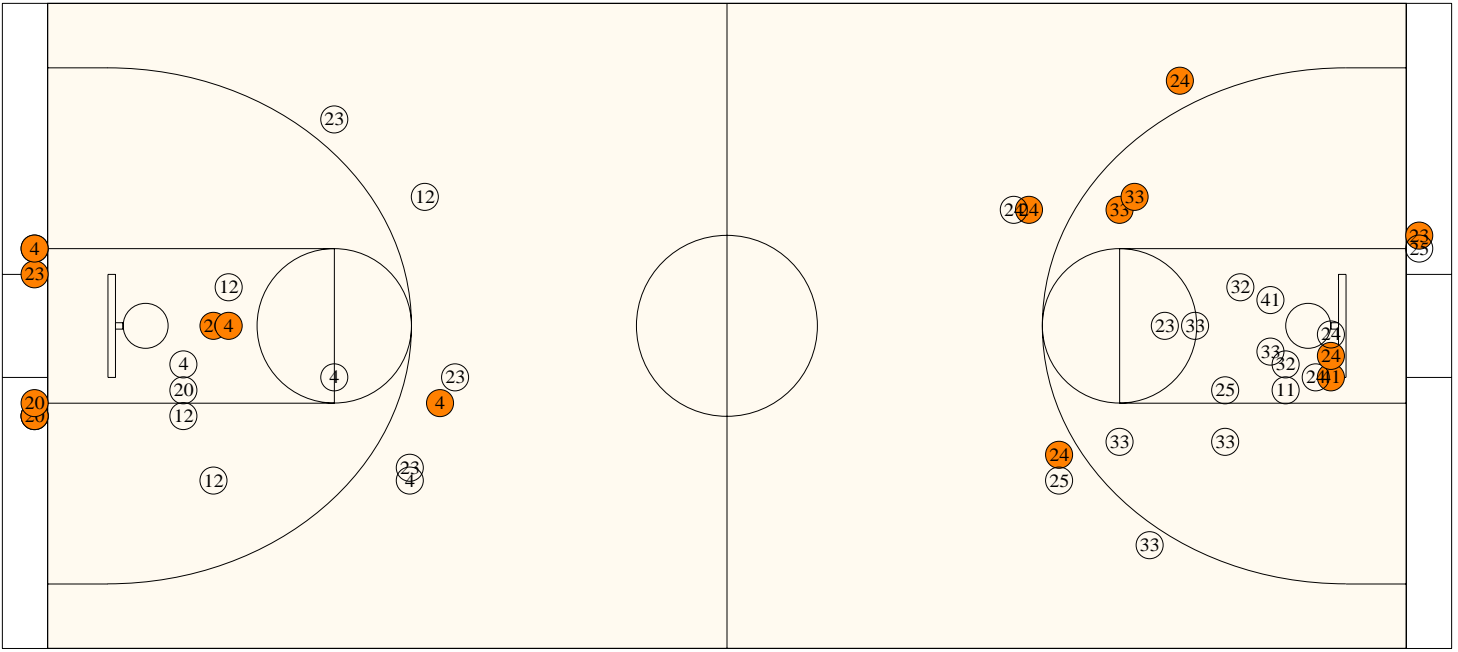

FIRST HALF

Paintsville

Shooting	Pts	Pts
2FG 9/15 (60.0%)	18	Pts/Shot 1.09
3FG 1/6 (16.7%)	3	2nd Eff Pts 2
TFG 10/21 (47.6%)		Pts off TO's 4
FT 3/3 (100%)	3	3Pt Eff -23.3
Scoring Distribution: 2FG 75.0% 3FG 12.5% FT 12.5%		

Holmes

Shooting	Pts	Pts
2FG 5/18 (27.8%)	10	Pts/Shot 0.84
3FG 3/6 (50.0%)	9	2nd Eff Pts 4
TFG 8/24 (33.3%)		Pts off TO's 4
FT 2/2 (100%)	2	3Pt Eff +31.5
Scoring Distribution: 2FG 47.6% 3FG 42.9% FT 9.5%